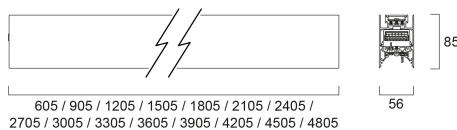

Atouts techniques

Dimensions (mm)