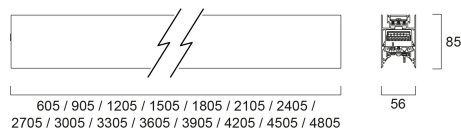

CONTINUUM PLUS 4.5 940 CO UGR D DALI EM W

Code article 2064967

Concord

CONTINUUM PLUS 4.5 940 CO UGR D DALI EM W is a linear luminaire with trimless body for surface, suspended or recessed mounting, various mounting accessories, direct light distribution, compact and minimalist design, ideal for offices, meeting rooms, corridors, education facilities, museums and libraries, white (RAL9016) finishing, extruded aluminium body, 4505x56x85mm dimensions, prismatic diffuser combined with lenses, 4000K (neutral white) colour temperature, total system power: 85W, total fixture output: 11850lm, luminaire efficacy: 139lm/W, colour rendering: Ra >90, LED Chromacity: 3 step MacAdam ellipse, lifespan: 89,000 hours L80B50, operating voltage: 220-240V / 50-60Hz, drive current: 1875mA, electronic driver, DALI dimmable, 3-hours LiFePO4 integrated DALI Self Test emergency, Class I electrical protection, IP20, IK03, suitable for internal environment only. The product is delivered without diffuser, end cap, suspension or power supply kit, the accessories eg rolled diffuser (2064607) to be ordered separately.

Atouts techniques

Dimensions (mm)

Photométrie

Distance [m]	Cone diameter [m]	E171	E180	E190	E200	E210	E220	E230	E240	E250	E260	E270	E280	E290	E300	Iluminance [lx]
0.5	0.71 0.73	3023	3023	3023	3023	3023	3023	3023	3023	3023	3023	3023	3023	3023	3023	15105
1.0	1.42 1.46	6047	6047	6047	6047	6047	6047	6047	6047	6047	6047	6047	6047	6047	6047	3780
1.5	2.12 2.19	4031	4031	4031	4031	4031	4031	4031	4031	4031	4031	4031	4031	4031	4031	1584
2.0	2.83 2.92	3023	3023	3023	3023	3023	3023	3023	3023	3023	3023	3023	3023	3023	3023	610
2.5	3.54 3.65	1473	1473	1473	1473	1473	1473	1473	1473	1473	1473	1473	1473	1473	1473	390
3.0	4.25 4.38	1023	1023	1023	1023	1023	1023	1023	1023	1023	1023	1023	1023	1023	1023	271