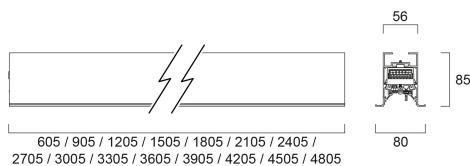

CONTINUUM PLUS TR 4.5 940 CO UGR D DALI EM W

Code article 2064975

Concord

CONTINUUM PLUS TR 4.5 940 CO UGR D DALI EM W is a linear luminaire with trim body for plasterboard ceilings, suitable for recessed installation either horizontally or vertically, recessed mounting accessory, direct light distribution, compact and minimalist design, ideal for offices, meeting rooms, corridors, education facilities, museums and libraries, white (RAL9016) finishing, extruded aluminium body, 4505x80x85mm dimensions, prismatic diffuser combined with lenses, 4000K (neutral white) colour temperature, total system power: 85W, total fixture output: 11850lm, luminaire efficacy: 139lm/W, colour rendering: Ra >90, LED Chromacity: 3 step MacAdam ellipse, lifespan: 89,000 hours L80B50, operating voltage: 220-240V / 50-60Hz, drive current: 1875mA, electronic driver, DALI dimmable, 3-hours LiFePO4 integrated DALI Self Test emergency, Class I electrical protection, IP20, IK03, suitable for internal environment only. The product is delivered without diffuser, end cap, suspension or power supply kit, the accessories eg rolled diffuser (2064607) to be ordered separately.

Atouts techniques

Dimensions (mm)

Photométrie

Distance [m]	Cone diameter [m]	Beam diameter [m]	Beam diameter [ft]	Illuminance [lx]
0.5	0.71	0.73	2.36	30033
			2.39	15105
			2.41	7552
1.0	1.42	1.46	4.74	6027
			4.78	2980
			4.82	1490
1.5	2.13	2.19	7.11	4032
			7.17	1983
			7.23	984
2.0	2.83	2.92	9.48	2332
			9.56	1183
			9.64	592
2.5	3.54	3.65	11.85	1473
			11.96	654
			12.07	390
3.0	4.25	4.38	14.22	1023
			14.36	481
			14.49	271

Emballage

Product EAN number	5025768649754
Longueur simple de l'emballage (cm)	461.0
Largeur simple de l'emballage (cm)	11.7
Packaging single depth (cm)	14.7
DUN14 (inner)	05025768649754
Units per outer package	1
Packaging outer length / height (cm)	461.0
Packaging outer width (cm)	11.7
Packaging outer depth (cm)	14.7