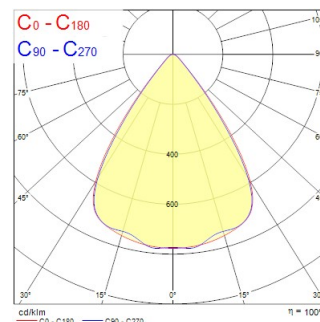

CONTINUUM PLUS TR 4.5 940 CO UGR D DALI EM W

Code article 2064975

Concord

CONTINUUM PLUS TR 4.5 940 CO UGR D DALI EM W is a linear luminaire with trim body for plasterboard ceilings, suitable for recessed installation either horizontally or vertically, recessed mounting accessory, direct light distribution, compact and minimalist design, ideal for offices, meeting rooms, corridors, education facilities, museums and libraries, white (RAL9016) finishing, extruded aluminium body, 4505x80x85mm dimensions, prismatic diffuser combined with lenses, 4000K (neutral white) colour temperature, total system power: 85W, total fixture output: 11850lm, luminaire efficacy: 139lm/W, colour rendering: Ra >90, LED Chromacity: 3 step MacAdam ellipse, lifespan: 89,000 hours L80B50, operating voltage: 220-240V / 50-60Hz, drive current: 1875mA, electronic driver, DALI dimmable, 3-hours LiFePO4 integrated DALI Self Test emergency, Class I electrical protection, IP20, IK03, suitable for internal environment only. The product is delivered without diffuser, end cap, suspension or power supply kit, the accessories eg rolled diffuser (2064607) to be ordered separately.

Atouts techniques

Dimensions (mm)

Photométrie

Distance [m]	Cone diameter [m]	Beam diameter [m]	Beam diameter [ft]	Illuminance [lx]
0.5	0.71	0.73	2.36	30033
			2.39	15105
			2.41	7552
1.0	1.42	1.46	4.74	6027
			4.78	2980
			4.82	1490
1.5	2.13	2.19	7.11	4032
			7.17	1983
			7.23	984
2.0	2.83	2.92	9.48	2332
			9.56	1183
			9.64	592
2.5	3.54	3.65	11.85	1473
			11.96	654
			12.07	390
3.0	4.25	4.38	14.22	1023
			14.36	481
			14.49	271

Données optiques

Fixture luminous flux (lm)	11850
Luminaire efficacy (lm/W)	139
Température de couleur (K)	4000
Couleur de lumière	Neutral White
IRC (Ra)	90
Colour Variation Initial (SDCM)	SDCM3
Distribution type	Symmetric
Glare control	< 19
Photobiological Risk Group	RG1
Luminous flux (emergency) (lm)	540