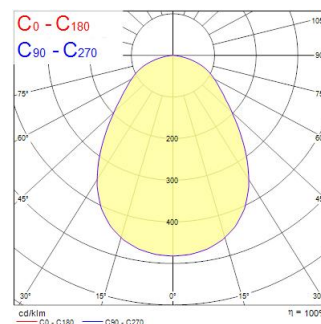

Atouts techniques

Dimensions (mm)

Photométrie

Distance [m]	Cone diameter [m]	Beam angle [°]	Illuminance [lx]
0.5	0.88	82.8°	723
1.0	1.76	82.8°	180
1.5	2.64	82.8°	80
2.0	3.53	82.8°	45
2.5	4.41	82.8°	36
3.0	5.29	82.8°	30

Distance [m] Cone diameter [m] Illuminance [lx]
 — C0 - C180 (Half beam angle: 82.8°)

PIXER RECESSED 600X600 HE 4P 4000K SSC01

Code article 2069351

Concord

Données générales

Nom du produit	PIXER RECESSED 600X600 HE 4P 4000K SSC01
Technologie	LED
Housing	Steel
Montage	Ceiling recessed mounting, Ceiling surface mounting
Fixture rating	Enclosed
General application	Education, Hospitality, Office
Performance ambient temperature Tq (°C)	25
ETIM Class	EC002892
Numéro virtuel FI	4262007
Warranty	5 ans

Données optiques

Fixture luminous flux (lm)	3750
Luminaire efficacy (lm/W)	144
LOR (%)	100
Température de couleur (K)	4000
Couleur de lumière	Neutral White
IRC (Ra)	80
Colour Variation Initial (SDCM)	SDCM3
Glare control	< 19
Photobiological Risk Group	RG0

Durée de vie

Lifespan L70 B50	120000
Lifespan L80 B20	120000
Lifespan L90 B10	67000

Données physiques

Housing colour	White
IP rating	IP20
IK rating	IK07
Diffuser finish	Transparent
Diffuser material	PMMA Acrylic
Longueur (mm)	595
Largeur (mm)	595
Nominal Product Height (mm)	75
Poids (kg)	6.0
Recessed Depth (mm)	150