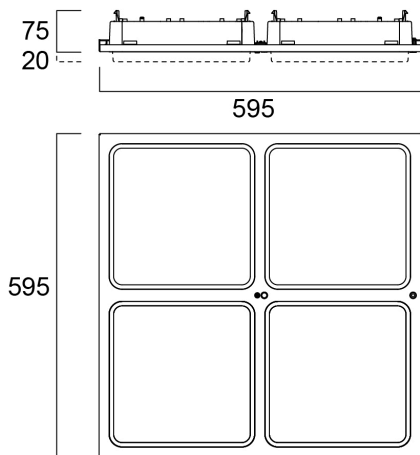

PIXER RECESSED 600X600 HE 4P 4000K SSC01

Code article 2069351

Concord

PIXER RECESSED 600X600 HE 4P 4000K SSC01 is a high performance low glare office luminaire with individually adjustable light pods to enhance architectural design. Diffuser is made of optical grade polycarbonate with an optical film for high efficacy and excellent glare control. Suitable for offices where aesthetics is important. Ceiling recessed 600x600mm, White colour - RAL9010. SylSmart stand alone office capable, 4000K Neutral White LED, CRI>80, chromaticity tolerance of 3-step MacAdam ellipse. Lumen package of 3750 lm, total power consumption 26W, efficacy 144lm/W. Lifespan 67,000 hours L90B10. UGR<19. IK07, IP20. Electrical protection: Class II. Glow wire test 850°C.

Atouts techniques

Dimensions (mm)

Photométrie

Distance [m]	Cone diameter [m]	Beam angle [°]	Illuminance [lx]
0.5	0.88	82.8°	723
1.0	1.76	82.8°	180
1.5	2.64	82.8°	80
2.0	3.53	82.8°	45
2.5	4.41	82.8°	36
3.0	5.29	82.8°	30

Distance [m] Cone diameter [m] Illuminance [lx]
 — C0 - C180 (Half beam angle: 82.8°)

PIXER RECESSED 600X600 HE 4P 4000K SSC01

Code article 2069351

Concord

Données générales

Nom du produit	PIXER RECESSED 600X600 HE 4P 4000K SSC01
Technologie	LED
Housing	Steel
Montage	Ceiling recessed mounting, Ceiling surface mounting
Fixture rating	Enclosed
General application	Education, Hospitality, Office
Performance ambient temperature Tq (°C)	25
ETIM Class	EC002892
Numéro virtuel FI	4262007
Warranty	5 ans

Durée de vie

Lifespan L70 B50	120000
Lifespan L80 B20	120000
Lifespan L90 B10	67000

Données physiques

Housing colour	White
IP rating	IP20
IK rating	IK07
Diffuser finish	Transparent
Diffuser material	PMMA Acrylic
Longueur (mm)	595
Largeur (mm)	595
Nominal Product Height (mm)	75
Poids (kg)	6.0
Recessed Depth (mm)	150