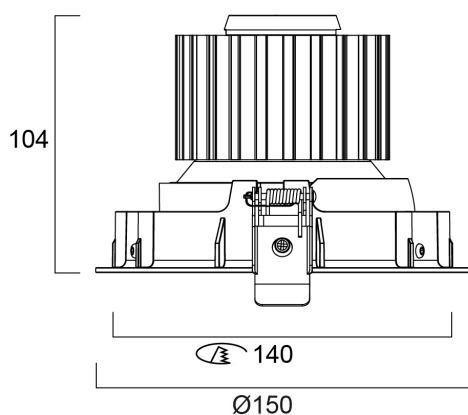

EXPOSPOT 90 ADJUSTABLE HE RA90 3000K MB WHITE

Code article 2070036

Concord

Integrated LED adjustable accent downlight, single head, ideal for retail and display applications, die-cast aluminium body, passive cooling, beam angle: 44°, optics: aluminium reflector and lens combination, colour temperature: 3000K warm white, total system power: 28W, total fixture output: 2573lm, 92lm/W, LOR: 100%, colour rendering: Ra 90 typical, LED Chromacity: 3 step MacAdam ellipse, IR/UV free light source without heat radiation, operating voltage: 220-240V / 50-60Hz, electronic driver, non-dimmable, electrical protection: CLASS II, ingress protection rating: IP20, suitable for internal environment only, ceiling cut-out: 140mm, dimensions: 150x104mm, weight: 0.77kg.

Atouts techniques

Dimensions (mm)

Photométrie

Distance [m]	Cone diameter [m]	E(0°)	E(C0°)	E(C270°)	Illuminance [lx]
0.5	0.40	5171	5171	219°	12116
1.0	0.80	5171	5171	219°	3029
1.5	1.21	5171	5171	219°	1348
2.0	1.61	5171	5171	219°	787
2.5	2.01	5171	5171	219°	488
3.0	2.41	5171	5171	219°	307

Distance [m] Cone diameter [m] Illuminance [lx]
 C0 - C180 (Half beam angle: 43.8°)

EXPOSPOT 90 ADJUSTABLE HE RA90 3000K MB WHITE

Code article 2070036

Concord

Données générales

Nom du produit	EXPOSPOT 90 ADJUSTABLE HE RA90 3000K MB WHITE
Technologie	LED
Cap/Base	N/A
Housing	Aluminium
Montage	Ceiling recessed mounting
Fixture rating	Enclosed
General application	Hospitality, Museums & Galleries, Retail
Performance ambient temperature Tq (°C)	25
ETIM Class	EC001744
Warranty	5 ans

Emballage

Product EAN number	5025768700363
Longueur simple de l'emballage (cm)	18.0
Largeur simple de l'emballage (cm)	18.0
Packaging single depth (cm)	16.0
DUN14 (inner)	05025768700363
Units per outer package	1
Packaging outer length / height (cm)	18.0
Packaging outer width (cm)	18.0
Packaging outer depth (cm)	16.0