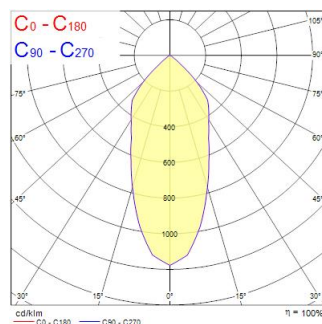

Atouts techniques

Dimensions (mm)

Photométrie

Distance [m]	Cone diameter [m]	E(0°)	E(C0°)	E(C270°)	Illuminance [lx]
0.5	0.40	5171	5171	219°	12116
1.0	0.80	5171	5171	219°	3029
1.5	1.21	5171	5171	219°	1348
2.0	1.61	5171	5171	219°	787
2.5	2.01	5171	5171	219°	488
3.0	2.41	5171	5171	219°	307

Distance [m] Cone diameter [m] Illuminance [lx]
 C0 - C180 (Half beam angle: 43.8°)

EXPOSPOT 90 ADJUSTABLE HE RA90 3000K MB WHITE

Code article 2070036

Concord

Données générales

Nom du produit	EXPOSPOT 90 ADJUSTABLE HE RA90 3000K MB WHITE
Technologie	LED
Cap/Base	N/A
Housing	Aluminium
Montage	Ceiling recessed mounting
Fixture rating	Enclosed
General application	Hospitality, Museums & Galleries, Retail
Performance ambient temperature Tq (°C)	25
ETIM Class	EC001744
Warranty	5 ans

Données optiques

Fixture luminous flux (lm)	2573
Luminaire efficacy (lm/W)	92
LOR (%)	100
Température de couleur (K)	3000
Couleur de lumière	Warm White
IRC (Ra)	90
Colour Variation Initial (SDCM)	SDCM3
Beam Angle (°)	44
Photobiological Risk Group	RG1