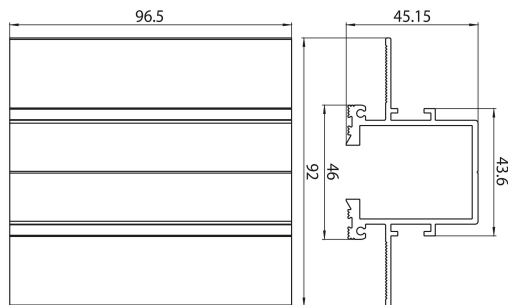

Atouts techniques

Dimensions (mm)

Photométrie

Données générales

Nom du produit	Lytespan Trimless End Feed Cover Black s-9001/tr-b
Technologie	Non - Electrical Device
Type d'accessoire	Mounting
Type of accessory	Installation housing
Housing	Aluminium
Montage	Ceiling recessed mounting, Wall surface mounted, Track mounting
General application	Hospitality, Museums & Galleries, Office
ETIM Class	EC002557
Warranty	5 ans

Données physiques

Housing colour	Black
Longueur (mm)	92
Largeur (mm)	45
Nominal Product Height (mm)	96.5
Poids (kg)	0.8