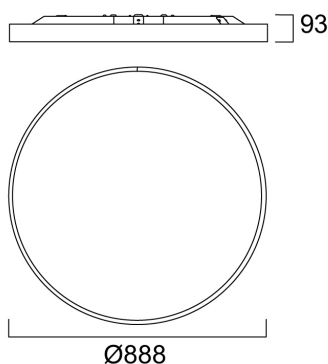

# Colossal 900mm 940 Prism Dir White DALI EM

Code article 2071254

Concord

900mm diameter circular architectural luminaire, can be surface mounted or suspended. Powder coated aluminium housing (RAL9016) with PMMA prismatic diffuser. Direct light distribution, 6955lm luminous flux, 60W system power, 116lm/W luminaire efficacy. DALI dimmable. 3 hours integrated emergency. Colour rendering index Ra >90, 4000K Neutral White LED, chromaticity tolerance of 3-step MacAdam ellipse. IP40/IP20, IK03. 350mA drive current. UGR≤19. Electrical protection Class1, 220-240V. Reported lifetime 66k hours L90B10.

### Dimensions (mm)

## Données physiques

Housing colour	RAL 9016 - Traffic white / Bezel
IP rating	IP40/20
IK rating	IK07
Diffuser finish	Prismatic
Diffuser material	PMMA Acrylic
Nominal Product Height (mm)	93
Nominal Product Diameter (mm)	888
Poids (kg)	17.0

## Emballage

Product EAN number	5025768712540
Longueur simple de l'emballage (cm)	14.0
Largeur simple de l'emballage (cm)	96.0
Packaging single depth (cm)	96.0
DUN14 (inner)	05025768712540
Units per outer package	1
Packaging outer length / height (cm)	14.0
Packaging outer width (cm)	96.0
Packaging outer depth (cm)	96.0