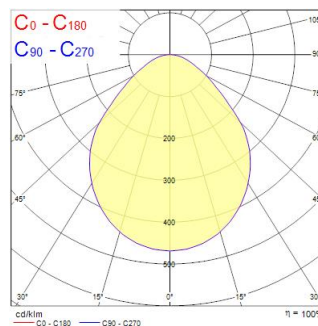

# Colossal 900mm 940 Prism Dir White DALI EM

Code article 2071254

Concord

900mm diameter circular architectural luminaire, can be surface mounted or suspended. Powder coated aluminium housing (RAL9016) with PMMA prismatic diffuser. Direct light distribution, 6955lm luminous flux, 60W system power, 116lm/W luminaire efficacy. DALI dimmable. 3 hours integrated emergency. Colour rendering index Ra >90, 4000K Neutral White LED, chromaticity tolerance of 3-step MacAdam ellipse. IP40/IP20, IK03. 350mA drive current. UGR≤19. Electrical protection Class1, 220-240V. Reported lifetime 66k hours L90B10.

### Dimensions (mm)

### Photométrie

Distance [m]	Cone diameter [m]	Beam angle [°]	Illuminance [lx]
0.5	1.04	92.4°	1302
1.0	2.09	92.4°	321
1.5	3.13	92.4°	148
2.0	4.17	92.4°	85
2.5	5.21	92.4°	52
3.0	6.26	92.4°	35

Distance [m] Cone diameter [m] Illuminance [lx]  
 — C0 - C180 (Half beam angle: 92.4°)