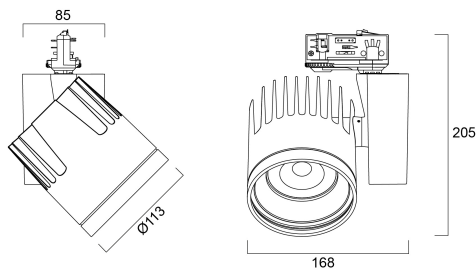

# BEACON XXL NB DALI 3K L3 BLK

Code article 2092994

Concord

2092994 BEACON XXL NB DALI 3K L3 BLK Integrated LED spotlight, black RAL 9005, compact and minimalist design, ideal for double height spaces, retail and display applications, die-cast aluminium body, passive cooling heatsink, beam angle: 21° narrow beam, optics: Fresnel lens for controlled beam, colour temperature: 3000K warm white, total system power: 48W, total fixture output: 3713lm, luminaire efficacy: 77lm/W, LOR: 100%, colour rendering: Ra 93 typical, LED Chromacity: 3 step MacAdam ellipse, IR/UV free light source without heat radiation, operating voltage: 220-240V / 50-60Hz, drive current: 1200mA, electronic driver, DALI dimmable, power factor: 0.95 electrical protection: CLASS I, DALI track adaptor, suitable for Concord Lytespan DALI track, ingress protection rating: IP20. **IMPORTANT NOTE:** This fixture can only be used on the Lytespan DALI or Lytebeam DALI tracks !

### Dimensions (mm)

## Données physiques

Housing colour	Black
IP rating	IP20
Diffuser finish	Diffuse
Diffuser material	PMMA Acrylic
Finition réflecteur	Not Applicable
Longueur (mm)	85
Largeur (mm)	168
Nominal Product Height (mm)	205
Poids (kg)	1.443

## Emballage

Product EAN number	5025768929948
Longueur simple de l'emballage (cm)	25.0
Largeur simple de l'emballage (cm)	19.5
Packaging single depth (cm)	20.0
DUN14 (inner)	05025768929948
Units per outer package	1
Packaging outer length / height (cm)	25.0
Packaging outer width (cm)	19.5
Packaging outer depth (cm)	20.0