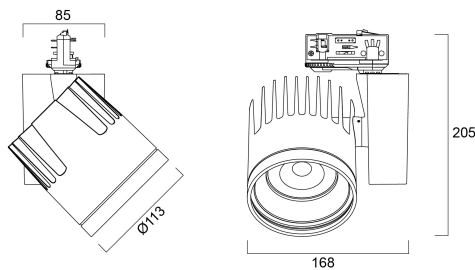

# BEACON XXL MB DALI 4K L3 WHT

Code article 2093051

Concord

2093051 BEACON XXL MB DALI 4K L3 WHT Integrated LED spotlight, white RAL 9016, compact and minimalist design, ideal for double height spaces, retail and display applications, die-cast aluminium body, passive cooling heatsink, beam angle: 50° medium beam, optics: Silicone lens for controlled beam, colour temperature: 4000K neutral white, total system power: 48W, total fixture output: 4179lm, luminaire efficacy: 87lm/W, LOR: 100%, colour rendering: Ra 93 typical, LED Chromacity: 3 step MacAdam ellipse, IR/UV free light source without heat radiation, operating voltage: 220-240V / 50-60Hz, drive current: 1200mA, electronic driver, DALI dimmable, power factor: 0.95 electrical protection: CLASS I, DALI track adaptor, suitable for Concord Lytespan DALI track, ingress protection rating: IP20. IMPORTANT NOTE: This fixture can only be used on the Lytespan DALI or Lytebeam DALI tracks !

### Dimensions (mm)

## Données physiques

Housing colour	White
IP rating	IP20
Diffuser finish	Diffuse
Finition réflecteur	Not Applicable
Longueur (mm)	85
Largeur (mm)	168
Nominal Product Height (mm)	205
Poids (kg)	1.5

## Emballage

Product EAN number	5025768930517
Longueur simple de l'emballage (cm)	25.0
Largeur simple de l'emballage (cm)	19.5
Packaging single depth (cm)	20.0
DUN14 (inner)	05025768930517
Units per outer package	1
Packaging outer length / height (cm)	25.0
Packaging outer width (cm)	19.5
Packaging outer depth (cm)	20.0