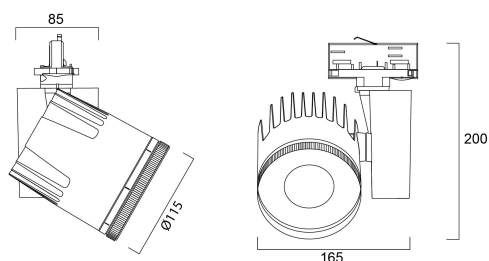

# Beacon XL Muse 3000K DALI L3 ST Adaptor White

Code article 2692777

Concord

Integrated LED spotlight, white, unique soft-touch ring, adjustable beam angle from a 10 spot to a 70 flood, compact and minimalist design, ideal for museum, gallery and high-end retail applications, die-cast aluminium body, passive cooling heatsink, beam angle: 10 spot to 70 flood, optics: aspheric glass lens, colour temperature: 3000K warm white, total system power: 41W, total fixture output: 2544lm, luminaire efficacy: 62lm/W, LOR: 100%, super high colour rendering: Ra 97 typical, R9 value at 90, LED Chromacity: 3 step MacAdam ellipse, IR/UV free light source without heat radiation, operating voltage: 220-240V / 50-60Hz, drive current: 1050mA, electronic driver, DALI dimmable, power factor: 0.95, Stucchi DALI Adaptor. Compatible with OneTrack (for detailed information please check the compatibility list).

### Dimensions (mm)

## Données physiques

Housing colour	White
IP rating	IP20
IK rating	IK02
Diffuser finish	Bezel (or Ring)
Diffuser material	Glass
Finition réflecteur	Not Applicable
Largeur (mm)	165
Nominal Product Height (mm)	200
Nominal Product Diameter (mm)	114
Poids (kg)	1.7

## Emballage

Product EAN number	5025768927777
Longueur simple de l'emballage (cm)	25.0
Largeur simple de l'emballage (cm)	19.5
Packaging single depth (cm)	20.0
DUN14 (inner)	05025768927777
Units per outer package	1
Packaging outer length / height (cm)	25.0
Packaging outer width (cm)	19.5
Packaging outer depth (cm)	20.0