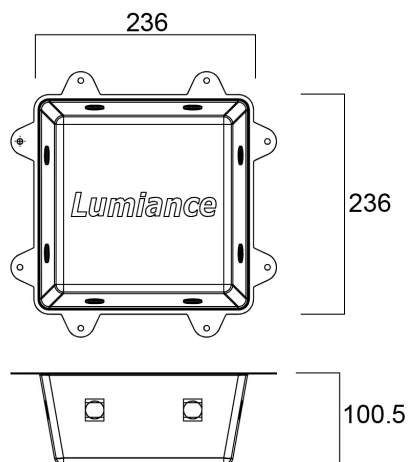

Recess Box Extra Small 220X220X100MM

Code article 3007935

SYLVANIA

PROTM

CE UK
CA

Insulation recess box extra small 220X220X100 protect transformers, fixtures and building parts against overheating. The boxes are made of flame retardant red polypropylene. They are suitable for mounting on normally flammable materials such as wood. Other fixtures can also be used in combination with these boxes, provided that the minimum recess dimensions and maximum Wattages specified for those fixtures in insulated ceilings are respected.

Atouts techniques

Dimensions (mm)

Photométrie

Recess Box Extra Small 220X220X100MM

Code article 3007935

SYLVANIA

Données générales

Nom du produit	Recess Box Extra Small 220X220X100MM
Technologie	Non - Electrical Device
Type d'accessoire	Mounting
Environment	Indoor
General application	Hospitality, Logistics & Industry, Residential & Consumer
ETIM Class	EC002472
Numéro virtuel FI	4271084
Numéro virtuel SE	7472697
Warranty	5 ans

Données optiques

Chromaticité réglable	N
-----------------------	---

Caractéristiques électriques

Emergency type	
----------------	--

Données physiques

Housing colour	Red
Poids (kg)	0.205

Emballage

Product EAN number	8711971079354
Longueur simple de l'emballage (cm)	22.0
Largeur simple de l'emballage (cm)	22.0
Packaging single depth (cm)	10.0
DUN14 (inner)	18711971079351
Units per outer package	10
Packaging outer length / height (cm)	22.0
Packaging outer width (cm)	22.0
Packaging outer depth (cm)	10.0