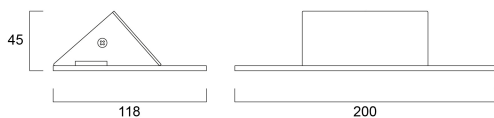

Lumina Blade LED 2700K

Code article 3039985

Ambient decorative Blade LED rectangular horizontal wall light with indirect lighting to provide a soft lighting effect, 2700K amber white colour temperature, white aluminium body and integrated LED (non-dimmable) driver, 274 lumens, 6W, 46lm/W, 2700K, IP20, RAL 9003

Atouts techniques

Dimensions (mm)

Photométrie

Distance [m]	Cone diameter [m]	Beam angle [°]	Illuminance [lx]
0.5	2.97	134.2°	99.2
1.0	4.73	134.2°	31.1
1.5	7.10	134.2°	13.8
2.0	9.47	134.2°	7.6
2.5	11.84	134.2°	4.7
3.0	14.20	134.2°	3.1

Distance [m] Cone diameter [m] Illuminance [lx]
C0 - C180 (Half beam angle: 134.2°)

Lumina Blade LED 2700K

Code article 3039985

Données générales

Nom du produit	Lumina Blade LED 2700K
Technologie	LED
Housing	Aluminium
Montage	Wall surface mounted
Environment	Internal
General application	Hospitality, Residential & Consumer
Performance ambient temperature Tq (°C)	25
ETIM Class	EC002892
Numéro virtuel FI	4271117
Numéro virtuel SE	7502644
Warranty	3 ans

Durée de vie

Lifespan L70 B50	50000
Lifespan L80 B20	35000
Lifespan L90 B10	25000

Données physiques

Housing colour	White
IP rating	IP20
IK rating	IK02
Finition réflecteur	Other
Longueur (mm)	118
Largeur (mm)	200
Nominal Product Height (mm)	46
Poids (kg)	0.428