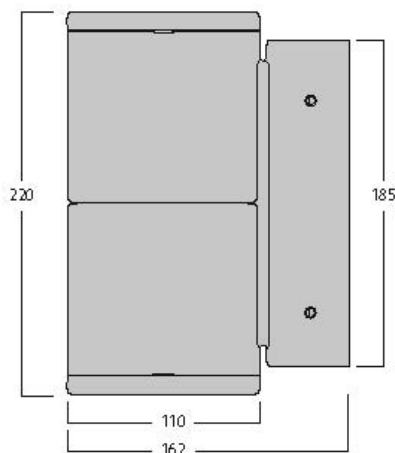

Atouts techniques

Dimensions (mm)

Photométrie

Distance [m]	Cone diameter [m]	E(0°) [lx]	E(C0°) [lx]	E(C90°) [lx]
0.5	0.36	1333	193*	849
1.0	0.72	328	193*	169
1.5	1.08	146	193*	84
2.0	1.44	81	193*	46
2.5	1.80	50	193*	29
3.0	2.16	36	193*	19

Distance [m] Cone diameter [m] Illuminance [lx]
 * C0 - C180 (Half beam angle: 39.6°)

Inverto Dir/Ind NW Eb Rust

Code article 3070040

SYLVANIA

Données générales

Nom du produit	Inverto Dir/Ind NW Eb Rust
Technologie	LED
Cap/Base	N/A
Housing	Aluminium
Montage	Wall surface mounted
Environment	Internal/External
General application	Hospitality
Operating temperature range (°C)	-25°C...+25°C
Performance ambient temperature Tq (°C)	25
ETIM Class	EC002892
Warranty	5 ans

Durée de vie

Lifespan L70 B50	60000
Lifespan L80 B20	60000
Lifespan L90 B10	56100

Données physiques

IP rating	IP65
IK rating	IK07
Diffuser finish	Transparent
Diffuser material	Glass
Longueur (mm)	162
Largeur (mm)	110
Nominal Product Height (mm)	220
Poids (kg)	2.444

Inverto Dir/Ind NW Eb Rust

Code article 3070040

SYLVANIA

Emballage

Product EAN number	8711971700401
Longueur simple de l'emballage (cm)	23.0
Largeur simple de l'emballage (cm)	32.3
Packaging single depth (cm)	11.5
DUN14 (inner)	08711971700401
Units per outer package	1
Packaging outer length / height (cm)	23.0
Packaging outer width (cm)	32.3
Packaging outer depth (cm)	11.5