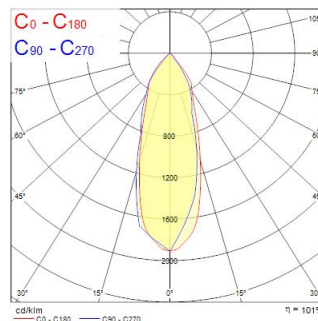

Photométrie