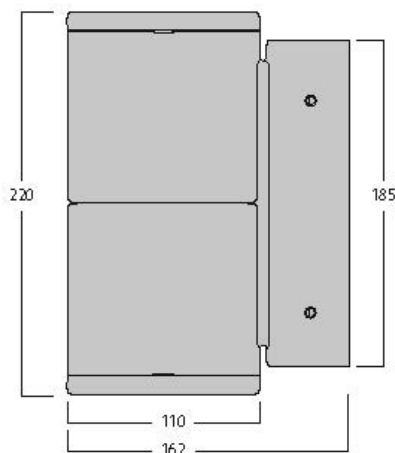

Atouts techniques

Dimensions (mm)

Photométrie

Distance [m]	Cone diameter [m]	E(0°) [lx]	E(C0°) [lx]	E(C90°) [lx]
0.5	0.36	1333	193*	849
1.0	0.72	328	193*	209
1.5	1.08	146	193*	94
2.0	1.44	81	193*	50
2.5	1.80	50	193*	29
3.0	2.16	36	193*	18

Distance [m] Cone diameter [m] Illuminance [lx]
 C0 - C180 (Half beam angle: 39.6°)

Inverto Dir/Ind NW Eb White

Code article 3080038

SYLVANIA

Données générales

Nom du produit	Inverto Dir/Ind NW Eb White
Technologie	LED
Cap/Base	N/A
Housing	Aluminium
Montage	Wall surface mounted
Environment	Internal/External
General application	Hospitality
Operating temperature range (°C)	-25°C...+25°C
Performance ambient temperature Tq (°C)	25
ETIM Class	EC002892
Numéro virtuel SE	7702874
Warranty	5 ans

Durée de vie

Lifespan L70 B50	60000
Lifespan L80 B20	60000
Lifespan L90 B10	56100

Données physiques

Housing colour	RAL 9016 - Traffic white / Bezel
IP rating	IP65
IK rating	IK07
Diffuser finish	Transparent
Diffuser material	Glass
Longueur (mm)	162
Largeur (mm)	110
Nominal Product Height (mm)	220
Poids (kg)	2.444

Inverto Dir/Ind NW Eb White

Code article 3080038

SYLVANIA

Emballage

Product EAN number	8711971800385
Longueur simple de l'emballage (cm)	23.0
Largeur simple de l'emballage (cm)	32.3
Packaging single depth (cm)	11.5
DUN14 (inner)	08711971800385
Units per outer package	1
Packaging outer length / height (cm)	23.0
Packaging outer width (cm)	32.3
Packaging outer depth (cm)	11.5