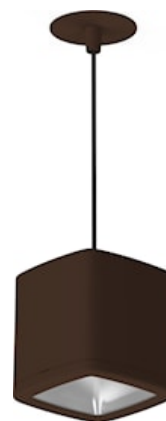

# Inverto Pend Rmt NW Eb Rust

Code article 3080064

**SYLVANIA**

**PRO**<sup>TM</sup>

Pendant luminaire with remote driver, wire to base with pluggable connection for easy installation, suitable for looping, switchable driver, rust coloured aluminium housing, 1,617lm, 16W, 101lm/W, 4000K, 350mA, CRI:80, 40° beam Angle, non-dimmable, IP20, IK07, lifespan: 60,000hrs (L80:B20), 18.50x24.5x11.5mm.

### Dimensions (mm)

# Inverto Pend Rmt NW Eb Rust

Code article 3080064

**SYLVANIA**