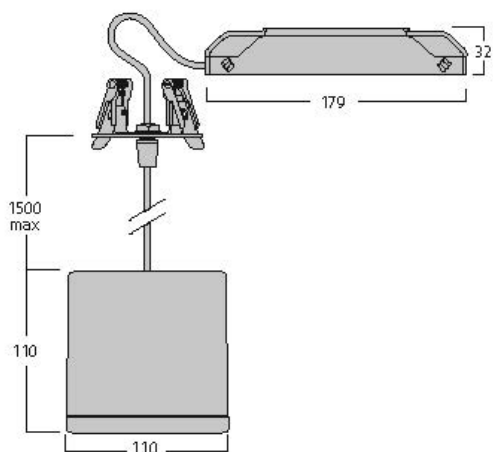

# Inverto Pend Rmt NW 1-10v Silver

Code article 3080067

**SYLVANIA**

**PRO**<sup>TM</sup>

Pendant luminaire with remote driver, wire to base with pluggable connection for easy installation, suitable for looping, switchable driver, silver coloured aluminium housing, 1,617lm, 16W, 101lm/W, 4000K, 350mA , CRI:80, 40° beam Angle, 1-10V dimmable, IP20, IK07, lifespan: 60,000hrs (L80:B20), 18.50x24.5x11.5mm.

### Dimensions (mm)

## Emballage

Product EAN number	8711971800675
Longueur simple de l'emballage (cm)	18.5
Largeur simple de l'emballage (cm)	29.6
Packaging single depth (cm)	11.5
DUN14 (inner)	08711971800675
Units per outer package	1
Packaging outer length / height (cm)	18.5
Packaging outer width (cm)	29.6
Packaging outer depth (cm)	11.5