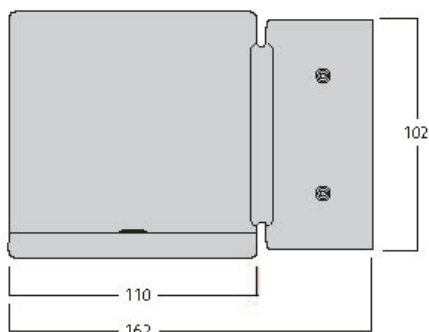

Inverto Direct NW Eb White

Code article 3081026

SYLVANIA

PROTM

Surface Wall mounted luminaire, wire to base with pluggable connection for easy installation, suitable for looping, white coloured aluminium housing, 1,617lm, 16W, 101lm/W, 4000K, 350mA, CRI:80, 40° beam Angle, non-dimmable, IP65, IK07, lifespan: 60,000hrs (L80:B20), 162 x 110 x 110 mm.

Atouts techniques

Dimensions (mm)

Photométrie

Distance [m]	Cone diameter [m]	E10° [lx]	E30° [lx]	E50° [lx]	E70° [lx]	E90° [lx]
0.5	0.36	12074	8424			
1.0	0.72	3244	1028			
1.5	1.08	1442	603			
2.0	1.44	811	359			
2.5	1.80	519	217			
3.0	2.16	360	151			

Distance [m] Cone diameter [m] Illuminance [lx]
 C0 - C180 (Half beam angle: 39.6°)

Inverto Direct NW Eb White

Code article 3081026

SYLVANIA

Données générales

Nom du produit	Inverto Direct NW Eb White
Technologie	LED
Cap/Base	N/A
Housing	Aluminium
Montage	Wall surface mounted
Environment	Internal/External
General application	Hospitality
Operating temperature range (°C)	-25°C...+25°C
Performance ambient temperature Tq (°C)	25
ETIM Class	EC002892
Numéro virtuel FI	4579334
Warranty	5 ans

Emballage

Product EAN number	8711971810261
Longueur simple de l'emballage (cm)	23.5
Largeur simple de l'emballage (cm)	19.4
Packaging single depth (cm)	11.5
DUN14 (inner)	08711971810261
Units per outer package	1
Packaging outer length / height (cm)	23.5
Packaging outer width (cm)	19.4
Packaging outer depth (cm)	11.5