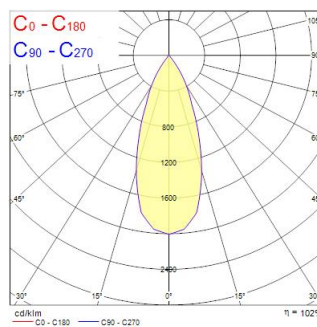

Inverto Surface WW Eb Rust

Code article 3081136

SYLVANIA

PROTM

Surface Ceiling mounted luminaire, wire to base with pluggable connection for easy installation, suitable for looping, rust coloured aluminium housing, 1,566lm, 16W, 98lm/W , 3000K, 350mA , CRI:80, 40° beam Angle, non-dimmable, IP65, IK07, lifespan: 60,000hrs (L80:B20), 110 x 110 x 162 mm.

Atouts techniques

Dimensions (mm)

Photométrie

Inverto Surface WW Eb Rust

Code article 3081136

SYLVANIA

Données générales

Nom du produit	Inverto Surface WW Eb Rust
Technologie	LED
Cap/Base	N/A
Housing	Aluminium
Montage	Ceiling surface mounting
Environment	Internal/External
General application	Hospitality
Operating temperature range (°C)	-25°C...+25°C
Performance ambient temperature Tq (°C)	25
ETIM Class	EC002892
Numéro virtuel FI	4579342
Warranty	5 ans

Données optiques

Fixture luminous flux (lm)	1566
Luminaire efficacy (lm/W)	98
LOR (%)	100
Température de couleur (K)	3000
Couleur de lumière	Warm White
IRC (Ra)	80
Colour Consistency (SDCM)	3
Chromaticité réglable	N
Beam Angle (°)	40
Photobiological Risk Group	RG1

Durée de vie

Lifespan L70 B50	60000
Lifespan L80 B20	60000
Lifespan L90 B10	56100

Inverto Surface WW Eb Rust

Code article 3081136

SYLVANIA

Données physiques

IP rating	IP65
IK rating	IK07
Diffuser finish	Transparent
Diffuser material	Glass
Longueur (mm)	110
Largeur (mm)	110
Nominal Product Height (mm)	162
Poids (kg)	1.479