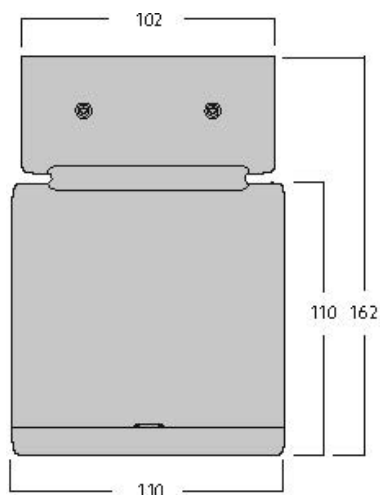

Inverto Surface WW Eb Rust

Code article 3081136

SYLVANIA

PROTM

Surface Ceiling mounted luminaire, wire to base with pluggable connection for easy installation, suitable for looping, rust coloured aluminium housing, 1,566lm, 16W, 98lm/W , 3000K, 350mA , CRI:80, 40° beam Angle, non-dimmable, IP65, IK07, lifespan: 60,000hrs (L80:B20), 110 x 110 x 162 mm.

Atouts techniques

Dimensions (mm)

Photométrie

Inverto Surface WW Eb Rust

Code article 3081136

SYLVANIA

Données générales

Nom du produit	Inverto Surface WW Eb Rust
Technologie	LED
Cap/Base	N/A
Housing	Aluminium
Montage	Ceiling surface mounting
Environment	Internal/External
General application	Hospitality
Operating temperature range (°C)	-25°C...+25°C
Performance ambient temperature Tq (°C)	25
ETIM Class	EC002892
Numéro virtuel FI	4579342
Warranty	5 ans

Durée de vie

Lifespan L70 B50	60000
Lifespan L80 B20	60000
Lifespan L90 B10	56100

Inverto Surface WW Eb Rust

Code article 3081136

SYLVANIA

Données physiques

IP rating	IP65
IK rating	IK07
Diffuser finish	Transparent
Diffuser material	Glass
Longueur (mm)	110
Largeur (mm)	110
Nominal Product Height (mm)	162
Poids (kg)	1.479

Emballage

Product EAN number	8711971811367
Longueur simple de l'emballage (cm)	18.5
Largeur simple de l'emballage (cm)	24.5
Packaging single depth (cm)	11.5
DUN14 (inner)	08711971811367
Units per outer package	1
Packaging outer length / height (cm)	18.5
Packaging outer width (cm)	24.5
Packaging outer depth (cm)	11.5