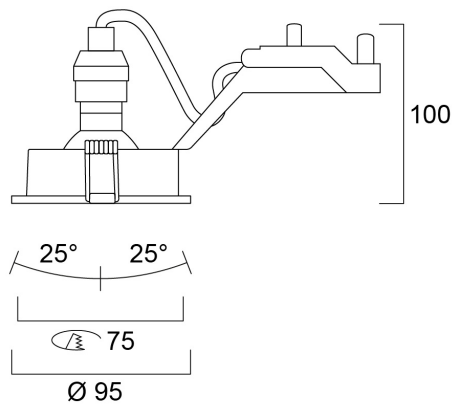

INSET TR SW IP44 OUTDOOR WH EX-LMP

Code article 3084030

SYLVANIA

PROTM

75mm cut out. 2 x 25° Tilt. Round bezel.

Atouts techniques

Dimensions (mm)

Photométrie

INSET TR SW IP44 OUTDOOR WH EX-LMP

Code article 3084030

SYLVANIA

Données générales

Nom du produit	INSET TR SW IP44 OUTDOOR WH EX-LMP
Technologie	Light Source Not Integrated
Cap/Base	GU10
Housing	Aluminium
Montage	Ceiling recessed mounting
Environment	Indoor
General application	Hospitality, Residential & Consumer
ETIM Class	EC001744
Numéro virtuel FI	4271330
Numéro virtuel SE	7463870
Warranty	3 ans

Données physiques

Housing colour	White
IP rating	IP44/20
IK rating	IK02
Longueur (mm)	95
Largeur (mm)	95
Nominal Product Height (mm)	100
Poids (kg)	0.175
Recessed Depth (mm)	100

Emballage

Product EAN number	8711971840305
Longueur simple de l'emballage (cm)	13.1
Largeur simple de l'emballage (cm)	10.07
Packaging single depth (cm)	8.4
DUN14 (inner)	18711971840302
Units per outer package	30
Packaging outer length / height (cm)	28.7
Packaging outer width (cm)	53.1
Packaging outer depth (cm)	28.5