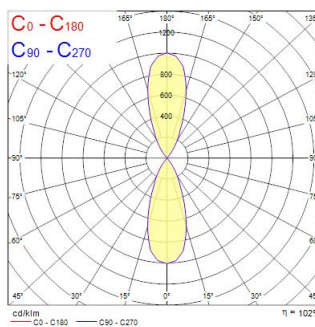

### Dimensions (mm)

### Photométrie

Distance [m]	Cone diameter [m]	E(0°) [lx]	E(C0) [lx]	E(C90) [lx]
0.5	0.36	1289	193°	804
1.0	0.72	317	193°	105
1.5	1.08	139	193°	55
2.0	1.44	78	193°	33
2.5	1.80	50	193°	21
3.0	2.16	30	193°	14

Distance [m] Cone diameter [m] Illuminance [lx]  
 C0 - C180 (Half beam angle: 39.6°)