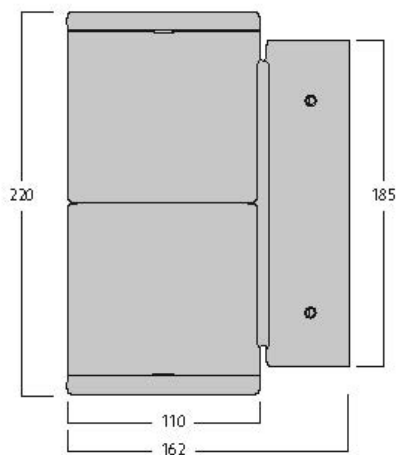

# Inverto Dir/Ind WW Eb Rust

Code article 3090200

**SYLVANIA**

**PRO**<sup>TM</sup>

Surface Wall mounted direct / indirect luminaire, wire to base with pluggable connection for easy installation, suitable for looping, rust coloured aluminium housing, 3130lm (2 x 1565lm), 30W, 104lm/W,3000K, 350mA, CRI:80, 40° beam Angle, non-dimmable, IP65, IK07, lifespan: 60,000hrs (L80:B20), 23.00x32.2x11.5mm.

### Dimensions (mm)

## Données physiques

IP rating	IP65
IK rating	IK07
Diffuser finish	Transparent
Diffuser material	Glass
Longueur (mm)	162
Largeur (mm)	110
Nominal Product Height (mm)	220
Poids (kg)	2.444

## Emballage

Product EAN number	8711971902003
Longueur simple de l'emballage (cm)	23.0
Largeur simple de l'emballage (cm)	32.3
Packaging single depth (cm)	11.5
DUN14 (inner)	08711971902003
Units per outer package	1
Packaging outer length / height (cm)	23.0
Packaging outer width (cm)	32.3
Packaging outer depth (cm)	11.5