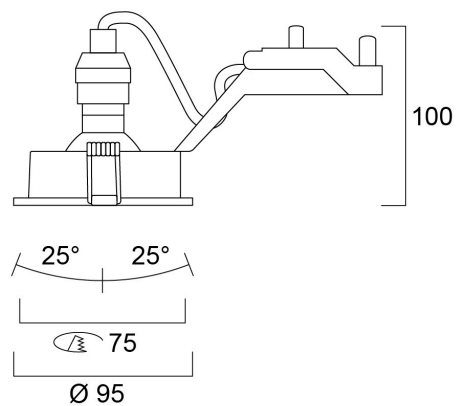

INSET TREND SW IP44 OUTD AN EX LMP

Code article 3099390

SYLVANIA

PROTM

75mm cut out. 2 x 25° Tilt. Round bezel.

Atouts techniques

Dimensions (mm)

Photométrie

INSET TREND SW IP44 OUTD AN EX LMP

Code article 3099390

SYLVANIA

Données générales

Nom du produit	INSET TREND SW IP44 OUTD AN EX LMP
Technologie	Light Source Not Integrated
Cap/Base	GU10
Housing	Aluminium
Montage	Ceiling recessed mounting
Environment	Indoor
General application	Hospitality, Residential & Consumer
ETIM Class	EC001744
Numéro virtuel FI	4271331
Numéro virtuel SE	7463930
Warranty	3 ans

Données physiques

Housing colour	Anthracite
IP rating	IP44/20
IK rating	IK02
Longueur (mm)	95
Largeur (mm)	95
Nominal Product Height (mm)	100
Poids (kg)	0.177
Recessed Depth (mm)	100

Emballage

Product EAN number	8711971993902
Longueur simple de l'emballage (cm)	13.11
Largeur simple de l'emballage (cm)	10.09
Packaging single depth (cm)	8.48
DUN14 (inner)	18711971993909
Units per outer package	30
Packaging outer length / height (cm)	28.8
Packaging outer width (cm)	28.7
Packaging outer depth (cm)	53.0