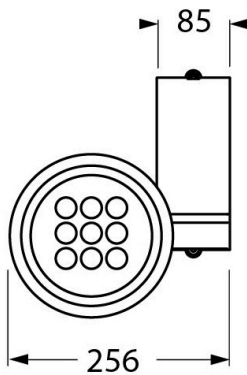

ANGLER/ROUND3 1681LM NAR LED 4K AL

Code article 4070208

Concord

Exterior round spotlight, graduated ring on both axes for precision angling, rotatable on 2 axes, corrosion resistant die-cast aluminium body, 1681lm, 22,4W, 75lm/W, 4000K, CRI80+, narrow, non dimmable, IP65, IK07,(ØxD) Ø189x183mm, 3.9kg, Class I, 220-240V, A++ A+ A

Atouts techniques

Dimensions (mm)

Photométrie

Distance [m]	Cone diameter [m]	Beam diameter [m]	Beam diameter [m]	Illuminance [lx]
0.5	0.08	Ø171	Ø189	18385 9183
1.0	0.16	Ø171	Ø189	4596 2248
1.5	0.24	Ø171	Ø189	2049 1018
2.0	0.31	Ø171	Ø189	1148 578
2.5	0.38	Ø171	Ø189	735 361
3.0	0.47	Ø171	Ø189	507 250

Distance [m] Cone diameter [m] Illuminance [lx]
C0 - C180 (Half beam angle: 9.0°)

ANGLER/ROUND3 1681LM NAR LED 4K AL

Code article 4070208

Concord

Données générales

Nom du produit	ANGLER/ROUND3 1681LM NAR LED 4K AL
Technologie	LED
Housing	Aluminium
Montage	Wall surface mounted, Ground mounted
Environment	External
General application	Office, Hospitality, Logistics & Industry, Retail, Education, Residential & Consumer, Museums & Galleries
Operating temperature range (°C)	-20°C...+35°C
ETIM Class	EC001744
Warranty	5 ans

Emballage

Product EAN number	5026524702089
Longueur simple de l'emballage (cm)	29.5
Largeur simple de l'emballage (cm)	22.5
Packaging single depth (cm)	18.5
DUN14 (inner)	05026524702089
Units per outer package	1
Packaging outer length / height (cm)	29.5
Packaging outer width (cm)	22.5
Packaging outer depth (cm)	18.5