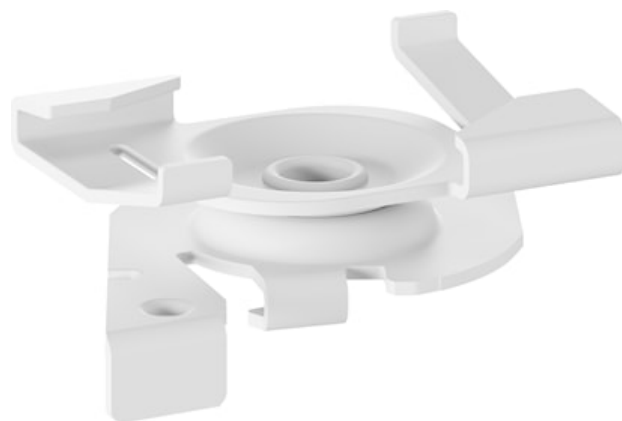

# OneTrack Fast T-Bar Bracket White s-9000/119-tb-w

Code article 9200770

**SYLVANIA**

**PRO**<sup>TM</sup>

CE UK  
CA

OneTrack accessory, bracket for fixing the track to the T-bar, in painted steel. Recommended distance between clamps: 750 mm. Fmax clamp: 50N. Please verify the Fmax of the T-bar declared by manufacturer. White.

### Dimensions (mm)

# OneTrack Fast T-Bar Bracket White s-9000/119-tb-w

Code article 9200770

**SYLVANIA**

## Données générales

Nom du produit	OneTrack Fast T-Bar Bracket White s-9000/119-tb-w
Technologie	Non - Electrical Device
Type d'accessoire	Mounting
Type of accessory	Fixing clamp / bracket
Housing	Steel
Montage	Suspended
General application	Museums & Galleries, Office
ETIM Class	EC002557
Warranty	5 ans