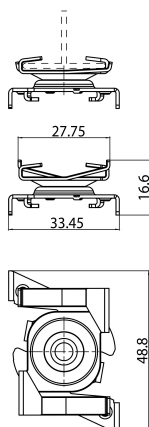

# OneTrack Fast T-Bar Bracket White s-9000/119-tb-w

Code article 9200770

**SYLVANIA**

**PRO**<sup>TM</sup>

CE UK  
CA

OneTrack accessory, bracket for fixing the track to the T-bar, in painted steel. Recommended distance between clamps: 750 mm. Fmax clamp: 50N. Please verify the Fmax of the T-bar declared by manufacturer. White.

### Dimensions (mm)

## Données physiques

Housing colour	White
Longueur (mm)	48.8
Largeur (mm)	33.4
Nominal Product Height (mm)	16.6
Poids (kg)	0.016

## Emballage

Product EAN number	4012289007706
Longueur simple de l'emballage (cm)	8.0
Largeur simple de l'emballage (cm)	4.2
Packaging single depth (cm)	5.4
Units per outer package	1
Packaging outer length / height (cm)	8.0
Packaging outer width (cm)	4.2
Packaging outer depth (cm)	5.4