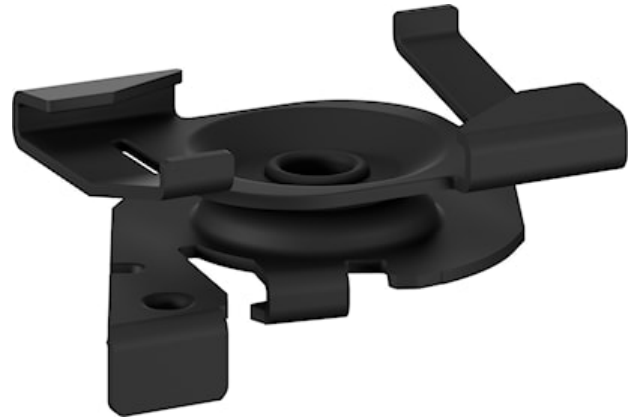

OneTrack Fast T-Bar Bracket Black s-9000/119-tb-b

Code article 9200771

SYLVANIA

PROTM

CE UK
CA

OneTrack accessory, bracket for fixing the track to the T-bar, in painted steel. Recommended distance between clamps: 750 mm. Fmax clamp: 50N. Please verify the Fmax of the T-bar declared by manufacturer. Black.

Atouts techniques

Dimensions (mm)

Photométrie

OneTrack Fast T-Bar Bracket Black s-9000/119-tb-b

Code article 9200771

SYLVANIA

Données générales

Nom du produit	OneTrack Fast T-Bar Bracket Black s-9000/119-tb-b
Technologie	Non - Electrical Device
Type d'accessoire	Mounting
Type of accessory	Fixing clamp / bracket
Housing	Steel
Montage	Suspended
General application	Museums & Galleries, Office
ETIM Class	EC002557
Warranty	5 ans

Données physiques

Housing colour	Black
Longueur (mm)	48.8
Largeur (mm)	33.4
Nominal Product Height (mm)	16.6
Poids (kg)	0.016

Emballage

Product EAN number	4012289007713
Longueur simple de l'emballage (cm)	8.0
Largeur simple de l'emballage (cm)	4.2
Packaging single depth (cm)	5.4
Units per outer package	1
Packaging outer length / height (cm)	8.0
Packaging outer width (cm)	4.2
Packaging outer depth (cm)	5.4