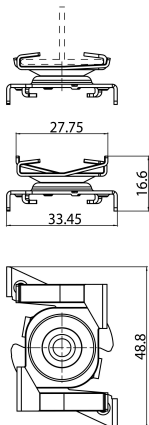

OneTrack Fast T-Bar Bracket Black s-9000/119-tb-b

Code article 9200771

SYLVANIA

PROTM

CE UK
CA

OneTrack accessory, bracket for fixing the track to the T-bar, in painted steel. Recommended distance between clamps: 750 mm. Fmax clamp: 50N. Please verify the Fmax of the T-bar declared by manufacturer. Black.

Atouts techniques

Dimensions (mm)

Photométrie

OneTrack Fast T-Bar Bracket Black s-9000/119-tb-b

Code article 9200771

SYLVANIA

Données générales

Nom du produit	OneTrack Fast T-Bar Bracket Black s-9000/119-tb-b
Technologie	Non - Electrical Device
Type d'accessoire	Mounting
Type of accessory	Fixing clamp / bracket
Housing	Steel
Montage	Suspended
General application	Museums & Galleries, Office
ETIM Class	EC002557
Warranty	5 ans

Données physiques

Housing colour	Black
Longueur (mm)	48.8
Largeur (mm)	33.4
Nominal Product Height (mm)	16.6
Poids (kg)	0.016

Emballage

Product EAN number	4012289007713
Longueur simple de l'emballage (cm)	8.0
Largeur simple de l'emballage (cm)	4.2
Packaging single depth (cm)	5.4
Units per outer package	1
Packaging outer length / height (cm)	8.0
Packaging outer width (cm)	4.2
Packaging outer depth (cm)	5.4