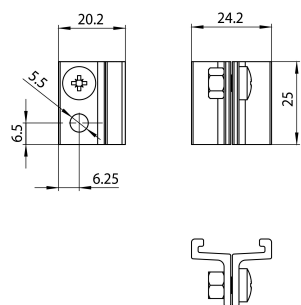

OneTrack Short Pendant T-Bracket Wht s-9000/313-w

Code article 9200795

SYLVANIA

PROTM

CE UK
CA

OneTrack accessory, Short Pendant T-bracket in aluminum with screw and nut included. White.

Atouts techniques

Dimensions (mm)

Photométrie

OneTrack Short Pendant T-Bracket Wht s-9000/313-w

Code article 9200795

SYLVANIA

Données générales

Nom du produit	OneTrack Short Pendant T-Bracket Wht s-9000/313-w
Technologie	Non - Electrical Device
Type d'accessoire	Mounting
Type of accessory	Pendant bracket
Housing	Aluminium
Montage	Suspended
General application	Museums & Galleries, Office
ETIM Class	EC002557
Warranty	5 ans

Données physiques

Housing colour	White
Longueur (mm)	25
Largeur (mm)	24.2
Nominal Product Height (mm)	20.2
Poids (kg)	0.013

Emballage

Product EAN number	4012289007959
Longueur simple de l'emballage (cm)	5.0
Largeur simple de l'emballage (cm)	3.1
Packaging single depth (cm)	2.5
Units per outer package	100
Packaging outer length / height (cm)	5.0
Packaging outer width (cm)	3.1
Packaging outer depth (cm)	10.2