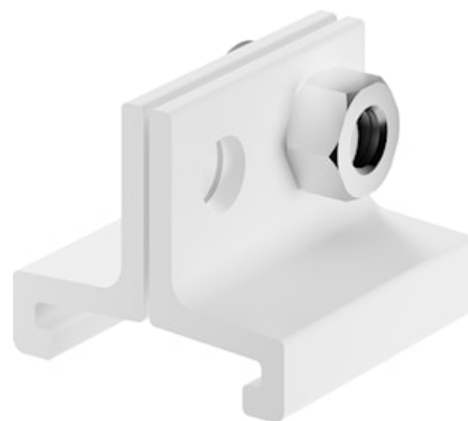

OneTrack Short Pendant T-Bracket Wht s-9000/313-w

Code article 9200795

SYLVANIA

PROTM

CE UK
CA

OneTrack accessory, Short Pendant T-bracket in aluminum with screw and nut included. White.

Atouts techniques

Dimensions (mm)

Photométrie

OneTrack Short Pendant T-Bracket Wht s-9000/313-w

Code article 9200795

SYLVANIA

Données générales

Nom du produit	OneTrack Short Pendant T-Bracket Wht s-9000/313-w
Technologie	Non - Electrical Device
Type d'accessoire	Mounting
Type of accessory	Pendant bracket
Housing	Aluminium
Montage	Suspended
General application	Museums & Galleries, Office
ETIM Class	EC002557
Warranty	5 ans

Données physiques

Housing colour	White
Longueur (mm)	25
Largeur (mm)	24.2
Nominal Product Height (mm)	20.2
Poids (kg)	0.013

Emballage

Product EAN number	4012289007959
Longueur simple de l'emballage (cm)	5.0
Largeur simple de l'emballage (cm)	3.1
Packaging single depth (cm)	2.5
Units per outer package	100
Packaging outer length / height (cm)	5.0
Packaging outer width (cm)	3.1
Packaging outer depth (cm)	10.2