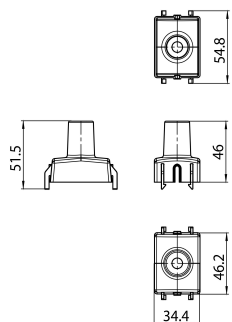

OneTrack Plastic cover For clamp White s-9000/5-w

Code article 9200810

SYLVANIA

PROTM

CE UK CA

OneTrack accessory, plastic cover for clamp. White.

Atouts techniques

Dimensions (mm)

Photométrie

OneTrack Plastic cover For clamp White s-9000/5-w

Code article 9200810

SYLVANIA

Données générales

Nom du produit	OneTrack Plastic cover For clamp White s-9000/5-w
Technologie	Non - Electrical Device
Type d'accessoire	Mounting
Type of accessory	Cover
Housing	PC Polycarbonate
Montage	Other
General application	Museums & Galleries, Office
ETIM Class	EC002557
Warranty	5 ans

Données physiques

Housing colour	White
Longueur (mm)	54.8
Largeur (mm)	34.4
Nominal Product Height (mm)	51.5
Poids (kg)	0.006

Emballage

Product EAN number	4012289008109
Longueur simple de l'emballage (cm)	3.9
Largeur simple de l'emballage (cm)	3.0
Packaging single depth (cm)	2.53
Units per outer package	4
Packaging outer length / height (cm)	3.9
Packaging outer width (cm)	3.0
Packaging outer depth (cm)	2.53