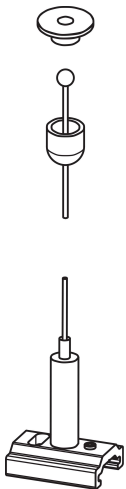

OneTrack 3m Suspension Kit8 Alu 9000-kit8-3

Code article 9200856

SYLVANIA

PROTM

CE UK
CA

OneTrack accessory, complete suspension kit including: Roundceiling head, steel cable (diameter 1.5mm - length 3m) with spherical end, Short Pendant bracket with countersunk hole for suspension with automatic gripper. KIT 8.

Atouts techniques

Dimensions (mm)

Photométrie

OneTrack 3m Suspension Kit8 Alu 9000-kit8-3

Code article 9200856

SYLVANIA

Données générales

Nom du produit	OneTrack 3m Suspension Kit8 Alu 9000-kit8-3
Technologie	Non - Electrical Device
Type d'accessoire	Mounting
Type of accessory	Suspension kit
Housing	Stainless steel, Aluminium, Metal/plastic
Montage	Suspended
General application	Museums & Galleries, Office
ETIM Class	EC002557
Warranty	5 ans

Données physiques

Housing colour	Silver
Longueur (mm)	3000
Poids (kg)	0.076

Emballage

Product EAN number	4012289008567
Longueur simple de l'emballage (cm)	20.0
Largeur simple de l'emballage (cm)	17.5
Packaging single depth (cm)	2.0
Units per outer package	1
Packaging outer length / height (cm)	20.0
Packaging outer width (cm)	17.5
Packaging outer depth (cm)	2.0