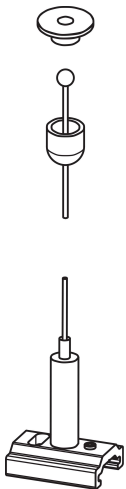

# OneTrack 5m Suspension Kit8 Alu 9000-kit8-5

Code article 9200857

**SYLVANIA**

**PRO**<sup>TM</sup>

CE UK  
CA

OneTrack accessory, complete suspension kit including: Roundceiling head, steel cable (diameter 1.5mm - length 5m) with spherical end, Short Pendant bracket with countersunk hole for suspension with automatic gripper. KIT 8.

## Atouts techniques

### Dimensions (mm)

## Données physiques

Housing colour	Silver
Longueur (mm)	5000
Poids (kg)	0.095