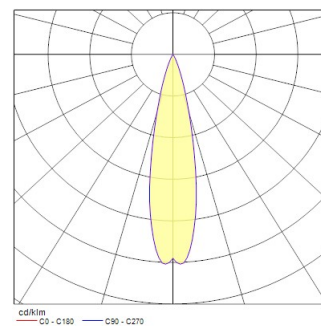

### Dimensions (mm)

### Photométrie

Distance [m]	Cone diameter [m]	E171 E180	E180 E270	Illuminance [lx]
0.5	0.21	4906 24121	11.8°	
1.0	0.42	1229 600	11.8°	
1.5	0.63	534 260	11.8°	
2.0	0.84	306 150	11.8°	
2.5	1.04	194 90	11.8°	
3.0	1.25	121 57	11.8°	

Distance [m] Cone diameter [m] Illuminance [lx]  
— C0 - C180 (Half beam angle: 23.6°)