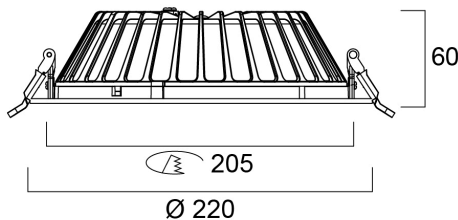

# Insaver Slim U19 IP54 205 Multipower 620-1900lm830

Code article 0030452

**SYLVANIA**

**PRO**<sup>TM</sup>

Insaver Slim is a ceiling recessed LED downlight (IP54 from the front), Die-cast aluminium body, loop in loop out connector for quick installation, Non dimmable LED driver, 3000K; UGR <19 with shallow product depth 60mm. The range features a multipower functionality where the luminous flux of the luminaire can be tailored to local needs by only setting a quick selector switch on the driver. 8 steps available with adjustable lumen output of 620 – 1900lm at 3000K . Meets TP(a) requirements.

### Dimensions (mm)

## Emballage

Code EAN	5410288304526
Longueur simple de l'emballage (cm)	23.2
Largeur unitaire de l'emballage (cm)	23.2
Profondeur emballage unitaire (cm)	8.0
DUN14 (extérieur)	15410288304523
unités par emballage extérieur	12
Longueur / hauteur de l'emballage extérieur (cm)	48.0
largeur de l'emballage extérieur (cm)	48.0
Profondeur de l'emballage extérieur (cm)	26.0