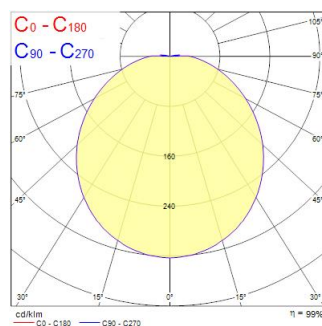

### Dimensions (mm)

### Photométrie

Distance [m]	Cone diameter [m]	Beam angle [°]	Beam angle [°]	Illuminance [lx]
0.5	1.48	1421	132	
1.0	2.96	355	51	
1.5	4.43	155	14	
2.0	5.91	89	5	
2.5	7.38	67	3	
3.0	8.86	59	2	

Distance [m] Cone diameter [m]  
C0 - C180 (Half beam angle: 111.8°)