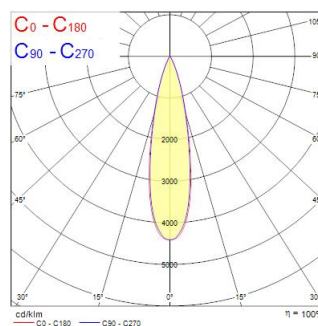

### Dimensions (mm)

### Photométrie

Distance [m]	Cone diameter [m]	Beam diameter [m]	Beam diameter [m]	Illuminance [lx]
0.5	0.21	0.22	0.22	6242
				2870
1.0	0.42	0.44	0.44	1585
				720
1.5	0.63	0.66	0.66	704
				311
2.0	0.84	0.87	0.87	395
				185
2.5	1.05	1.09	1.09	267
				139
3.0	1.26	1.31	1.31	170
				89

Distance [m]      Cone diameter [m]      Illuminance [lx]

— C0 - C180 (Half beam angle: 24.9°)      — C90 - C270 (Half beam angle: 23.8°)