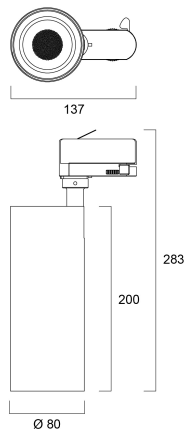

START Track Spot Integral 2700lm 930 MB WB BLK

Cikkszám 0005425

SYLVANIA

Integrated LED spotlight, Textured Black - RAL9005, simple and slick integral design with no driver box and without any visible screws, ideal for retail applications, die-cast aluminium body, passive cooling heatsink. Beam angle: 36°, additional lens 64° beam angle included, color temperature: 3000K, total system power: 32W, total fixture output: 2700 lm, LOR: 100%, colour rendering: Ra: 90 typical, IR/UV free light source without heat radiation, operating voltage: 220-240V / 50-60Hz, drive current: 800mA, electronic driver, non-dimmable, ultra low LED flickering rate (5% or less), power factor: >0.90, electrical protection: Class I, Global Track 3 Circuit GA69 adapter suitable for Global trac 3-circuit tracks, ingress protection rating: IP20, suitable for internal environment only, horizontal rotation: 345°, vertical tilt: 90°, dimensions: Ø80x137x283, weight: 0.880kg.

Műszaki eszközök

Méretek (mm)

Fotometriák

Distance [m]	Cone diameter [m]	E171	E172	E173	E174	E175	E176	E177	E178	E179	E180	Illuminance [lx]
0.5	0.32	11.8°	11.8°	11.8°	11.8°	11.8°	11.8°	11.8°	11.8°	11.8°	11.8°	2820
1.0	0.63	11.8°	11.8°	11.8°	11.8°	11.8°	11.8°	11.8°	11.8°	11.8°	11.8°	1098
1.5	0.95	11.8°	11.8°	11.8°	11.8°	11.8°	11.8°	11.8°	11.8°	11.8°	11.8°	516
2.0	1.27	11.8°	11.8°	11.8°	11.8°	11.8°	11.8°	11.8°	11.8°	11.8°	11.8°	248
2.5	1.59	11.8°	11.8°	11.8°	11.8°	11.8°	11.8°	11.8°	11.8°	11.8°	11.8°	159
3.0	1.90	11.8°	11.8°	11.8°	11.8°	11.8°	11.8°	11.8°	11.8°	11.8°	11.8°	104