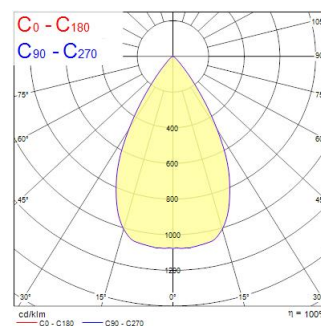

### Méretek (mm)

### Fotometriák

Distance [m]	Cone diameter [m]	Beam diameter [m]	Beam angle [°]	Illuminance [lx]
0.5	0.32	0.32	36°	3125
1.0	0.63	0.63	36°	780
1.5	0.95	0.95	36°	344
2.0	1.27	1.27	36°	190
2.5	1.59	1.59	36°	124
3.0	1.90	1.90	36°	81

Distance [m] Cone diameter [m] Illuminance [lx]  
 — C0 - C180 (Half beam angle: 36.2°)