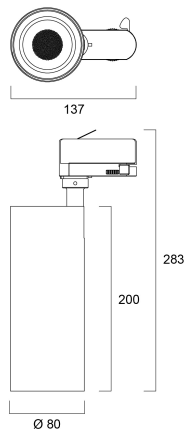

# START Track Spot Integral 3000lm 940 MB WB WHT

Cikkszám 0005430

**SYLVANIA**

Integrated LED spotlight, Textured White - RAL9016, simple and slick integral design with no driver box and without any visible screws, ideal for retail applications, die-cast aluminium body, passive cooling heatsink. Beam angle: 36°, additional lens 64° beam angle included, color temperature: 4000k, total system power: 32W, total fixture output: 3000 lm, LOR: 100%, colour rendering: Ra: 90 typical, IR/UV free light source without heat radiation, operating voltage: 220-240V / 50-60Hz, drive current: 800mA, electronic driver, non-dimmable, ultra low LED flickering rate (5% or less), power factor: >0.90, electrical protection: Class I, Global Track 3 Circuit GA69 adapter suitable for Global trac 3-circuit tracks, ingress protection rating: IP20, suitable for internal environment only, horizontal rotation: 345°, vertical tilt: 90°, dimensions: Ø80x137x283, weight: 0.880kg.

### Méretek (mm)

### Fotometriák

Distance [m]	Cone diameter [m]	Beam diameter [m]	Beam angle [°]	Illuminance [lx]
0.5	0.32	0.32	36°	3125
1.0	0.63	0.63	36°	780
1.5	0.95	0.95	36°	344
2.0	1.27	1.27	36°	190
2.5	1.59	1.59	36°	124
3.0	1.90	1.90	36°	81

Distance [m] Cone diameter [m] Illuminance [lx]  
 — C0 - C180 (Half beam angle: 36.2°)