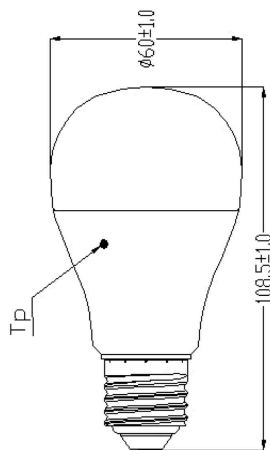

# ToLEDo GLS V4 DIM FR 810lm 827 E27 SL

Cikkszám 0026676

**SYLVANIA**

- Compact and elegant design • Suitable replacement for halogen, incandescent and compact fluorescent GLS lamps
- Instant light at the flick of a switch • Uniform light distribution • Good colour rendering (CRI 80) • Dimmable with approved dimmers • Perfect for hotels, restaurants, lobbies, corridors, stairwells, reception areas • Lower maintenance costs • A+ energy rating

### Méretek (mm)

## Fizikai adatok

Névleges termék hossz (mm)	107
Névleges termékátmérő (mm)	60
Súly (kg)	0.065