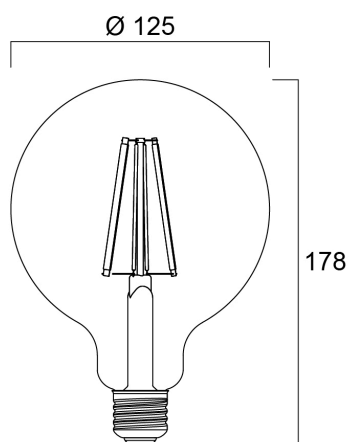

# ToLEDo RT G120 V4 CL 1521LM 827 E27 SL

Cikkszám 0027149

**SYLVANIA**

- Perfect for decorative and general lighting applications and creates a warm ambiance similar to traditional lamps
- Same look, size and functionality as incandescent lamps
- Omni-directional light distribution
- A++ energy rating
- Suitable replacement for incandescent and halogen lamps
- Gives same sparkling light effect as incandescent lamp
- Dimensionally identical to incandescent lamps - fits all fixtures
- Environment friendly - no mercury and lower CO2 emissions

### Méretek (mm)

## Fizikai adatok

Névleges termék hossz (mm)	178
Névleges termék átmérő (mm)	124
Súly (kg)	0.24