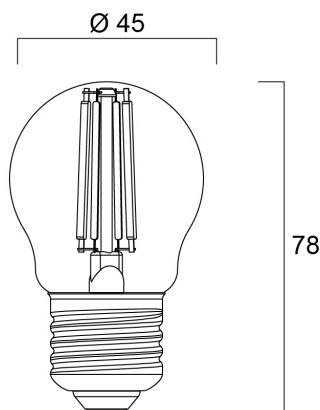

# ToLEDo RT BALL V4 CL 470LM 827 E27 SL

Cikkszám 0027248

**SYLVANIA**

- Perfect for decorative and general lighting applications and creates a warm ambience similar to traditional lamps
- The versatile ToLEDo Retro ball range is the ideal replacement for halogen and incandescent lamps and perfect for chandeliers and decorative applications
- Same look, size and functionality as incandescent lamps
- Omni-directional light distribution
- A++ energy rating
- Gives same sparkling light effect as the incandescent lamp
- Dimensionally identical to incandescent lamps - fits all fixtures
- Environment-friendly - no mercury and lower CO2 emissions

### Méretek (mm)

## Fizikai adatok

Névleges termék hossz (mm)	78
Névleges termék átmérő (mm)	45
Súly (kg)	0.02