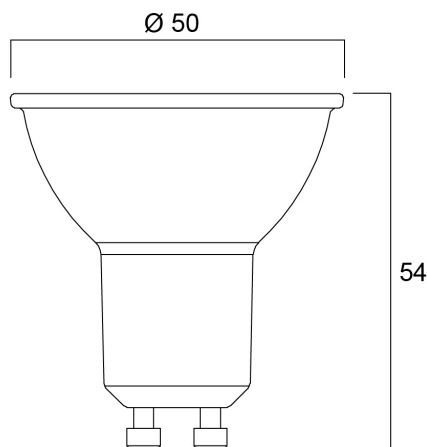

# RefLED ES50 V6 345LM 830 36 SL3

Cikkszám 0029162

**SYLVANIA**

Compact, energy efficient and exceptional value LED GU10 lamp Same shape and size as halogen GU10 lamp Compact Cluster SMD technology enabling high efficiency with halogen look Reduced visible heat sink from the front Available in 36 degree beam angle High lumen efficacy 15,000 hours average rated life 3 years warranty

### Méretetek (mm)

## Fizikai adatok

Névleges termékmagasság (mm)	54
Névleges termékátmérő (mm)	50
Súly (kg)	0.056