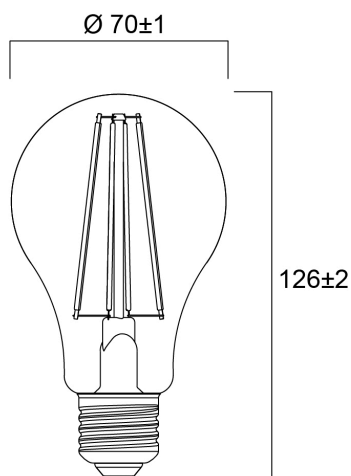

# ToLEDo RT GLS V5 ST DIM 1521LM 827 E27 SL

Cikkszám 0029320

**SYLVANIA**

Perfect for decorative and general lighting applications and creates a warm ambiance similar to traditional lamps  
Same look, size and functionality as incandescent lamps  
Omni-directional light distribution  
Suitable replacement for incandescent and halogen lamps  
Gives same sparkling light effect as incandescent lamp  
Dimensionally identical to incandescent lamps - fits all fixtures  
Environment friendly - no mercury and lower CO2 emissions  
Dimmable with approved dimmers

### Méretetek (mm)

## Fizikai adatok

Névleges termék hossz (mm)	126
Névleges termékátmérő (mm)	70
Súly (kg)	0.03