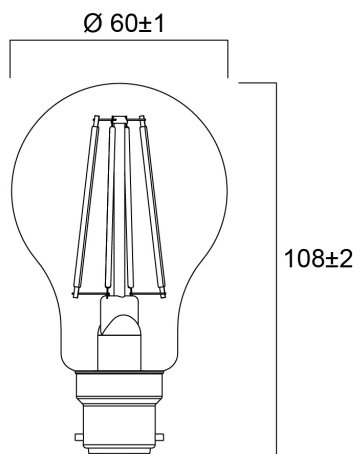

# ToLEDo RT GLS V5 CL 806LM 827 B22 SL

Cikkszám 0029326

**SYLVANIA**

Perfect for decorative and general lighting applications and creates a warm ambiance similar to traditional lamps  
Same look, size and functionality as incandescent lamps Omni-directional light distribution Suitable replacement for incandescent and halogen lamps Gives same sparkling light effect as incandescent lamp Dimensionally identical to incandescent lamps - fits all fixtures Environment friendly - no mercury and lower CO2 emissions

### Méretek (mm)

## Fizikai adatok

Névleges termék hossz (mm)	106
Névleges termékátmérő (mm)	60
Súly (kg)	0.03