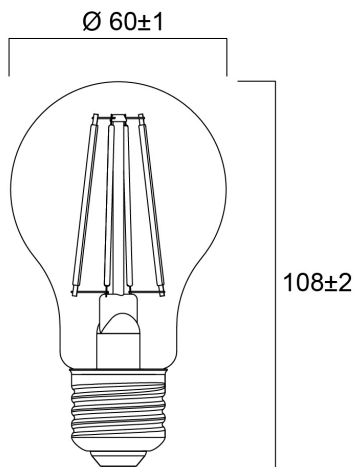

# ToLEDo RT GLS V5 ST 470LM 827 E27 SL

Cikkszám 0029335

**SYLVANIA**

Perfect for decorative and general lighting applications and creates a warm ambiance similar to traditional lamps  
Same look, size and functionality as incandescent lamps Omni-directional light distribution Suitable replacement for incandescent and halogen lamps Gives same sparkling light effect as incandescent lamp Dimensionally identical to incandescent lamps - fits all fixtures Environment friendly - no mercury and lower CO2 emissions

### Méretek (mm)

## Fizikai adatok

Névleges termék hossz (mm)	108
Névleges termékátmérő (mm)	60
Súly (kg)	0.03