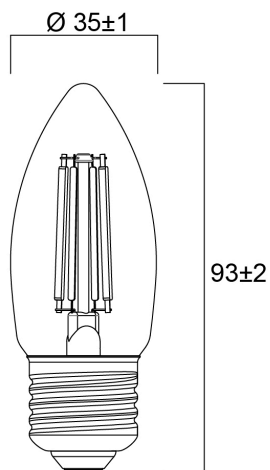

# ToLEDo RT Candle V5 CL 806LM 827 E27 SL

Cikkszám 0029480

**SYLVANIA**

Perfect for decorative and general lighting applications and creates a warm ambience similar to traditional lamps. The versatile ToLEDo Retro Candle range is the ideal replacement for halogen and incandescent lamps and perfect for chandeliers and decorative applications. Same look, size and functionality as incandescent lamps. Omni-directional light distribution. Gives same sparkling light effect as the incandescent lamp. Dimensionally identical to incandescent lamps - fits all fixtures. Environment-friendly - no mercury and lower CO2 emissions.

### Méretek (mm)

## Fizikai adatok

Névleges termék hossz (mm)	93
Névleges termékátmérő (mm)	35
Súly (kg)	0.021