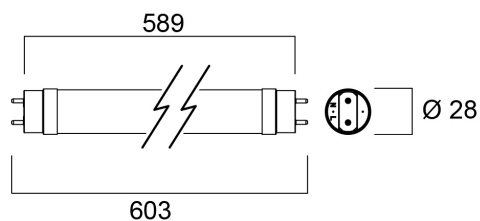

ToLED_o AVANT T8 CCG L600 1000LM 865 50K RL

Cikkszám 0030238

SYLVANIA

Energy efficient and affordable LED T8 solution to replace conventional fluorescent T8 lamps Omni-directional uniform light distribution thanks to glass tube construction design, same as traditional fluorescent T8 tubes High lumen package - 1000lm High lumen efficacy - 150 lm/W Switching cycles - 200,000X Average life 50,000 hours lifespan Lamp length - 600mm Wide beam angle High power factor Suitable for general illumination in offices, supermarkets, department stores, train stations, petrol stations, parking lots and maintenance free applications Suitable for operation with electromagnetic gears / CCG and direct mains operation (220-240V) 5-Year warranty

Műszaki eszközök

Méretetek (mm)

Fotometriák