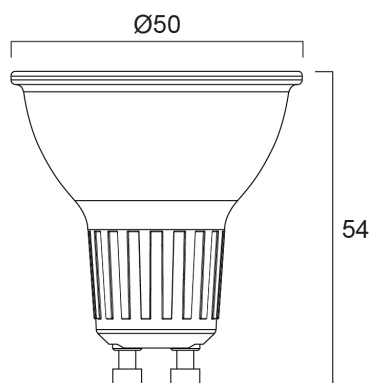

# REFLED SUPERIA RETRO ES50 V5 360LM DIM 940 36 SL

Cikkszám 0030724

**SYLVANIA**

Premium performance professional LED GU10 range with the same look and feel of traditional halogen GU10 lamp. Recreates backlight effect similar to halogen dichroic lamps. Full glass design - means no colours clashing between lamp and fixture. Very long lifetime of up to 25,000 hours. COOLFIT functionality – ensures overheat and over temperature protection. High switching cycles: >100,000. High colour rendering: CRI90. Dimmable. Warranty: 5 Years

### Méretek (mm)

## Fizikai adatok

Ház színe	Átlátszó
IP-besorolás	IP20
Névleges termékmagasság (mm)	54
Névleges termékátmérő (mm)	50
Súly (kg)	0.038