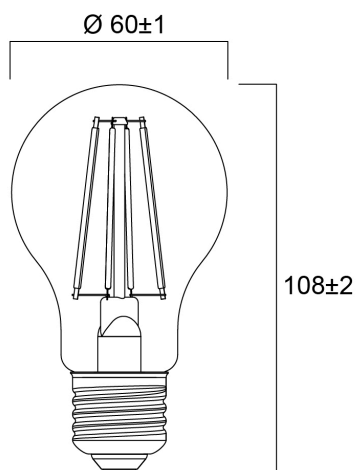

# ToLEDo RT GLS V5 ST DIM 1055LM 827 E27 SL3

Cikkszám 0030989

**SYLVANIA**

Perfect for decorative and general lighting applications and creates a warm ambiance similar to traditional lamps  
Same look, size and functionality as incandescent lamps  
Omni-directional light distribution  
Suitable replacement for incandescent and halogen lamps  
Gives same sparkling light effect as incandescent lamp  
Dimensionally identical to incandescent lamps - fits all fixtures  
Environment friendly - no mercury and lower CO2 emissions  
Dimmable with approved dimmers

### Méretek (mm)

## Fizikai adatok

Ház színe	Fehér
IP-besorolás	IP20
Névleges termék hossz (mm)	108
Névleges termék átmérő (mm)	60
Súly (kg)	0.108