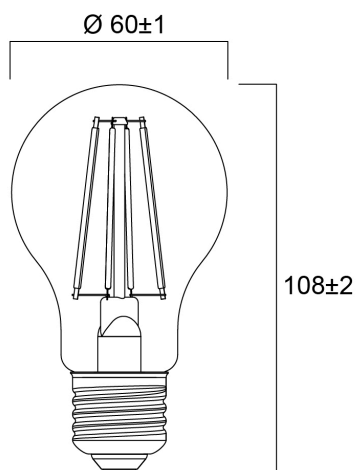

# ToLEDo RT GLS V5 ST DIM 1055LM 840 E27 SL3

Cikkszám 0030990

**SYLVANIA**

Perfect for decorative and general lighting applications and creates a warm ambiance similar to traditional lamps  
Same look, size and functionality as incandescent lamps  
Omni-directional light distribution  
Suitable replacement for incandescent and halogen lamps  
Gives same sparkling light effect as incandescent lamp  
Dimensionally identical to incandescent lamps - fits all fixtures  
Environment friendly - no mercury and lower CO2 emissions  
Dimmable with approved dimmers

### Méretetek (mm)

## Fizikai adatok

Ház színe	Fehér
IP-besorolás	IP20
Névleges termék hossz (mm)	108
Névleges termékátmérő (mm)	60
Súly (kg)	0.108