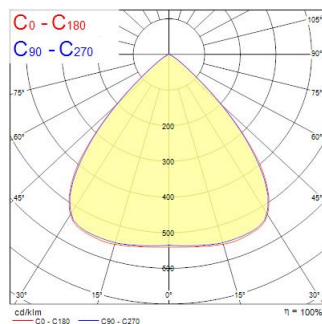

# START Highbay IP65 1-10V 13000lm 865 WB

Cikkszám 0039350

**SYLVANIA**

START Highbay, includes 1 m cables, black aluminium housing, 13,000 Lm, 100 W, 130 Lm/W, 6500 K, drive current: 2140 mA, CRI 80, 90° beam angle, 1-10 V dimmable, IP65, IK08, 54,000 hrs (L80/B50), (D x H) 270 x 170 mm, 1 m mains cable, 1 m control cable, 1.2 m chain length including hooks

### Méretetek (mm)

### Fotometriák

Distance [m]	Cone diameter [m]	Beam diameter [m]	Beam diameter [m]	Illuminance [lx]
0.5	0.99 0.95	0.99 0.95	0.99 0.95	3230 3315 3509
1.0	1.97 1.90	1.97 1.90	1.97 1.90	793 828 882
1.5	2.96 2.86	2.96 2.86	2.96 2.86	334 351 381
2.0	3.94 3.81	3.94 3.81	3.94 3.81	161 168 180
2.5	4.93 4.76	4.93 4.76	4.93 4.76	102 107 117
3.0	5.92 5.71	5.92 5.71	5.92 5.71	64 68 74