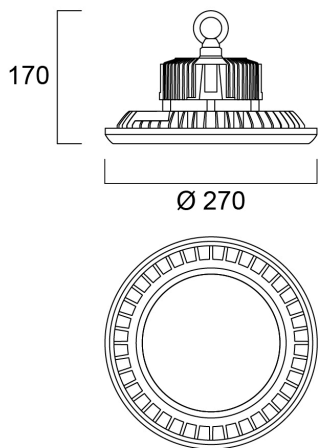

# START Highbay IP65 1-10V 13000lm 865 WB

Cikkszám 0039350

**SYLVANIA**

START Highbay, includes 1 m cables, black aluminium housing, 13,000 Lm, 100 W, 130 Lm/W, 6500 K, drive current: 2140 mA, CRI 80, 90° beam angle, 1-10 V dimmable, IP65, IK08, 54,000 hrs (L80/B50), (D x H) 270 x 170 mm, 1 m mains cable, 1 m control cable, 1.2 m chain length including hooks

### Méretetek (mm)

### Fotometriák

Distance [m]	Cone diameter [m]	Beam diameter [m]	Beam diameter [m]	Illuminance [lx]
0.5	0.99 0.95	0.99 0.95	0.99 0.95	3230 3315 3509
1.0	1.97 1.90	1.97 1.90	1.97 1.90	793 828 882
1.5	2.96 2.86	2.96 2.86	2.96 2.86	334 351 381
2.0	3.94 3.81	3.94 3.81	3.94 3.81	161 168 180
2.5	4.93 4.76	4.93 4.76	4.93 4.76	102 107 117
3.0	5.92 5.71	5.92 5.71	5.92 5.71	64 68 74