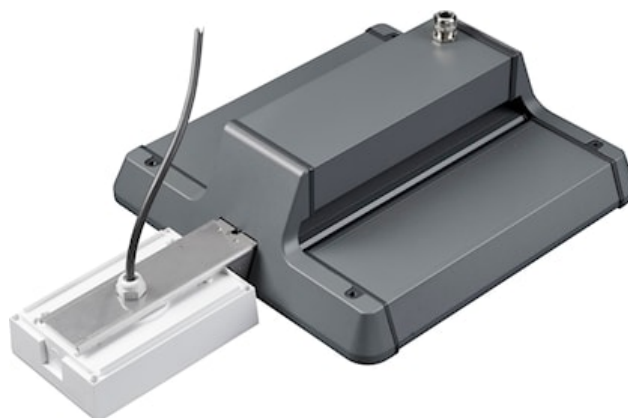

# Sylbay Gen II EM Kit Standard

Cikkszám 0040027

**SYLVANIA**

Sylbay Gen II EM Kit Standard provides a simple conversion of High Bay fitting with a high performance self-contained LED emergency luminaire KIT suitable for open areas, delivering 3 hours rated emergency output. Self testing with DALI monitoring capability. Supplied with all mounting accessories