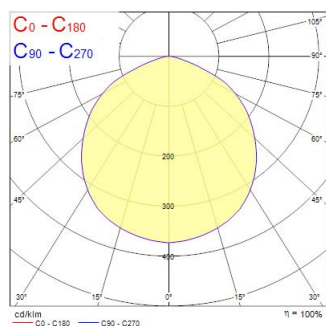

### Fotometriák

Distance [m]	Cone diameter [m]	Beam diameter [m]	Beam diameter [ft]	Illuminance [lx]
0.5	1.45	0.07	0.23	299
1.0	2.90	0.14	0.46	75
1.5	4.35	0.21	0.69	33
2.0	5.80	0.28	0.92	19
2.5	7.25	0.35	1.15	12
3.0	8.70	0.42	1.38	8

Distance [m] Cone diameter [m] Illuminance [lx]  
C0 - C180 (Half beam angle: 110.8°)