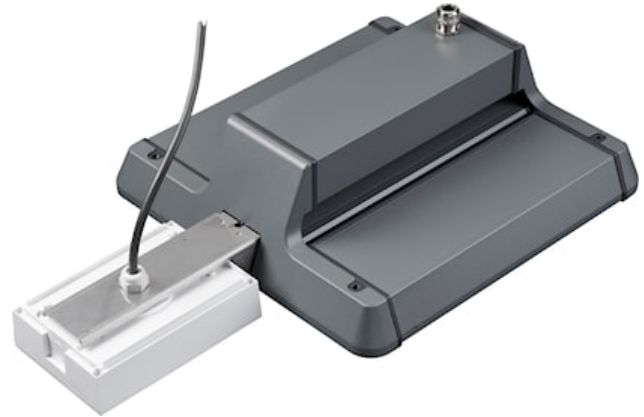

# SYLBAY GEN II EM KIT ESCAPE ROUTE

Cikkszám 0040030

**SYLVANIA**

Sylbay Gen II EM Kit Escape Route provides a simple conversion of High Bay fitting with a high performance self-contained LED emergency luminaire KIT suitable for escape routes, delivering 3 hours rated emergency output. Self testing with DALI monitoring capability. Supplied with all mounting accessories